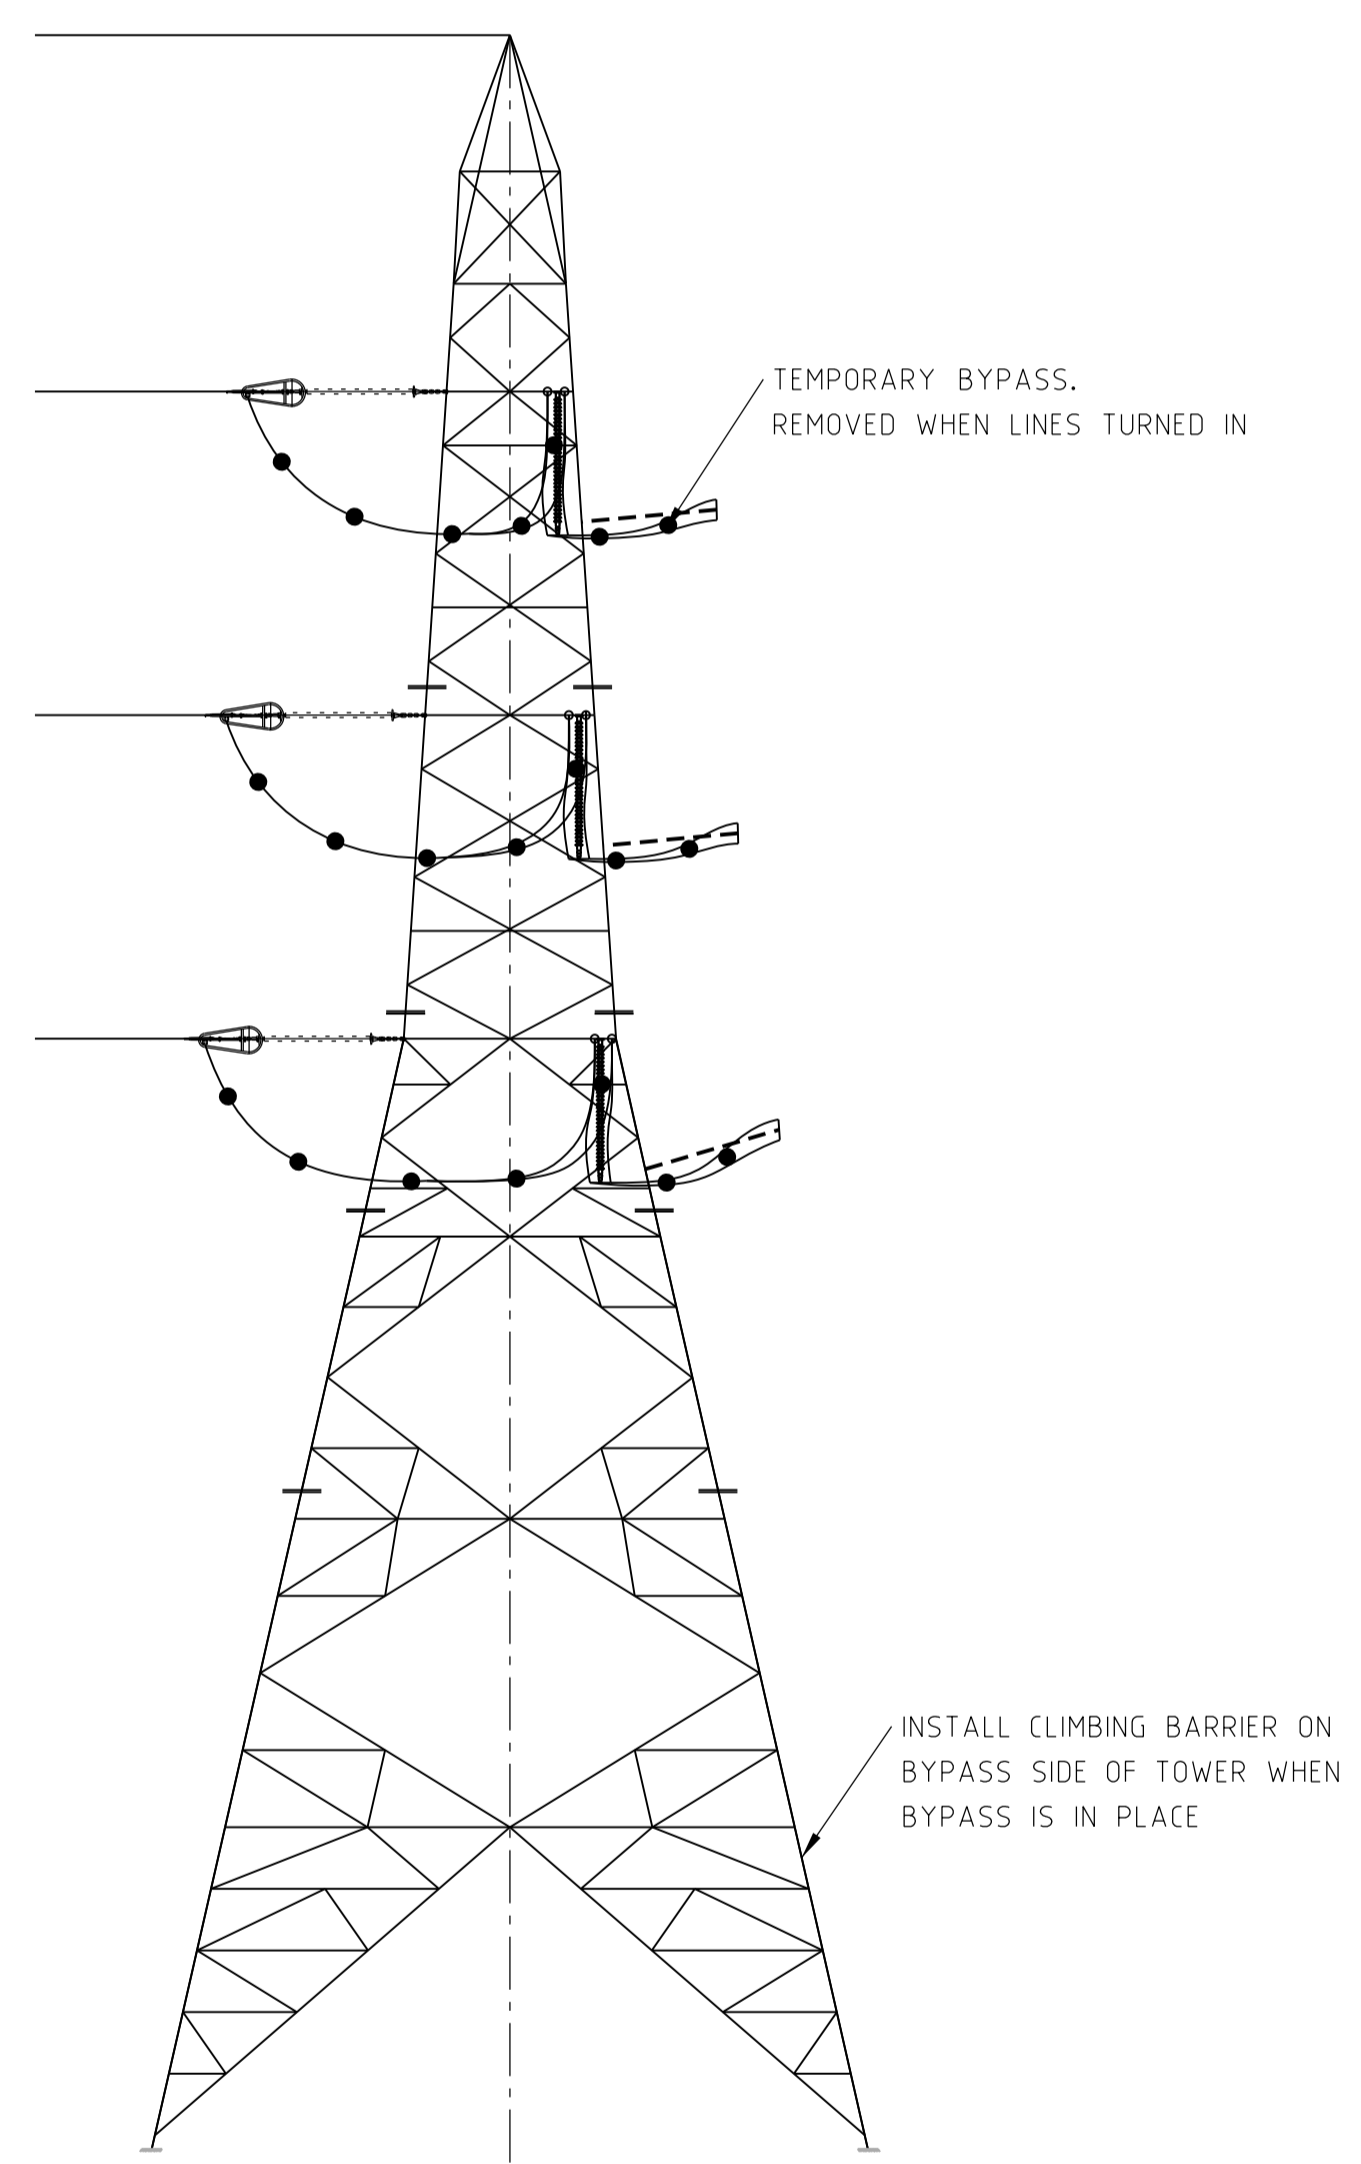

LOCATION PLAN
SCALE: 1500

TOWER 178A PLAN
SCALE 1:200

SECTION 1
SCALE 1:200
BYPASS ONLY SHOWN FOR CLARITY

SECTION 2
SCALE 1:200

AMENDMENT:

DRAWN	
REVIEWED	
VERIFIED	
APPROVED	

©TransGrid

TRANSMISSION LINES
330KV INSTALLATION