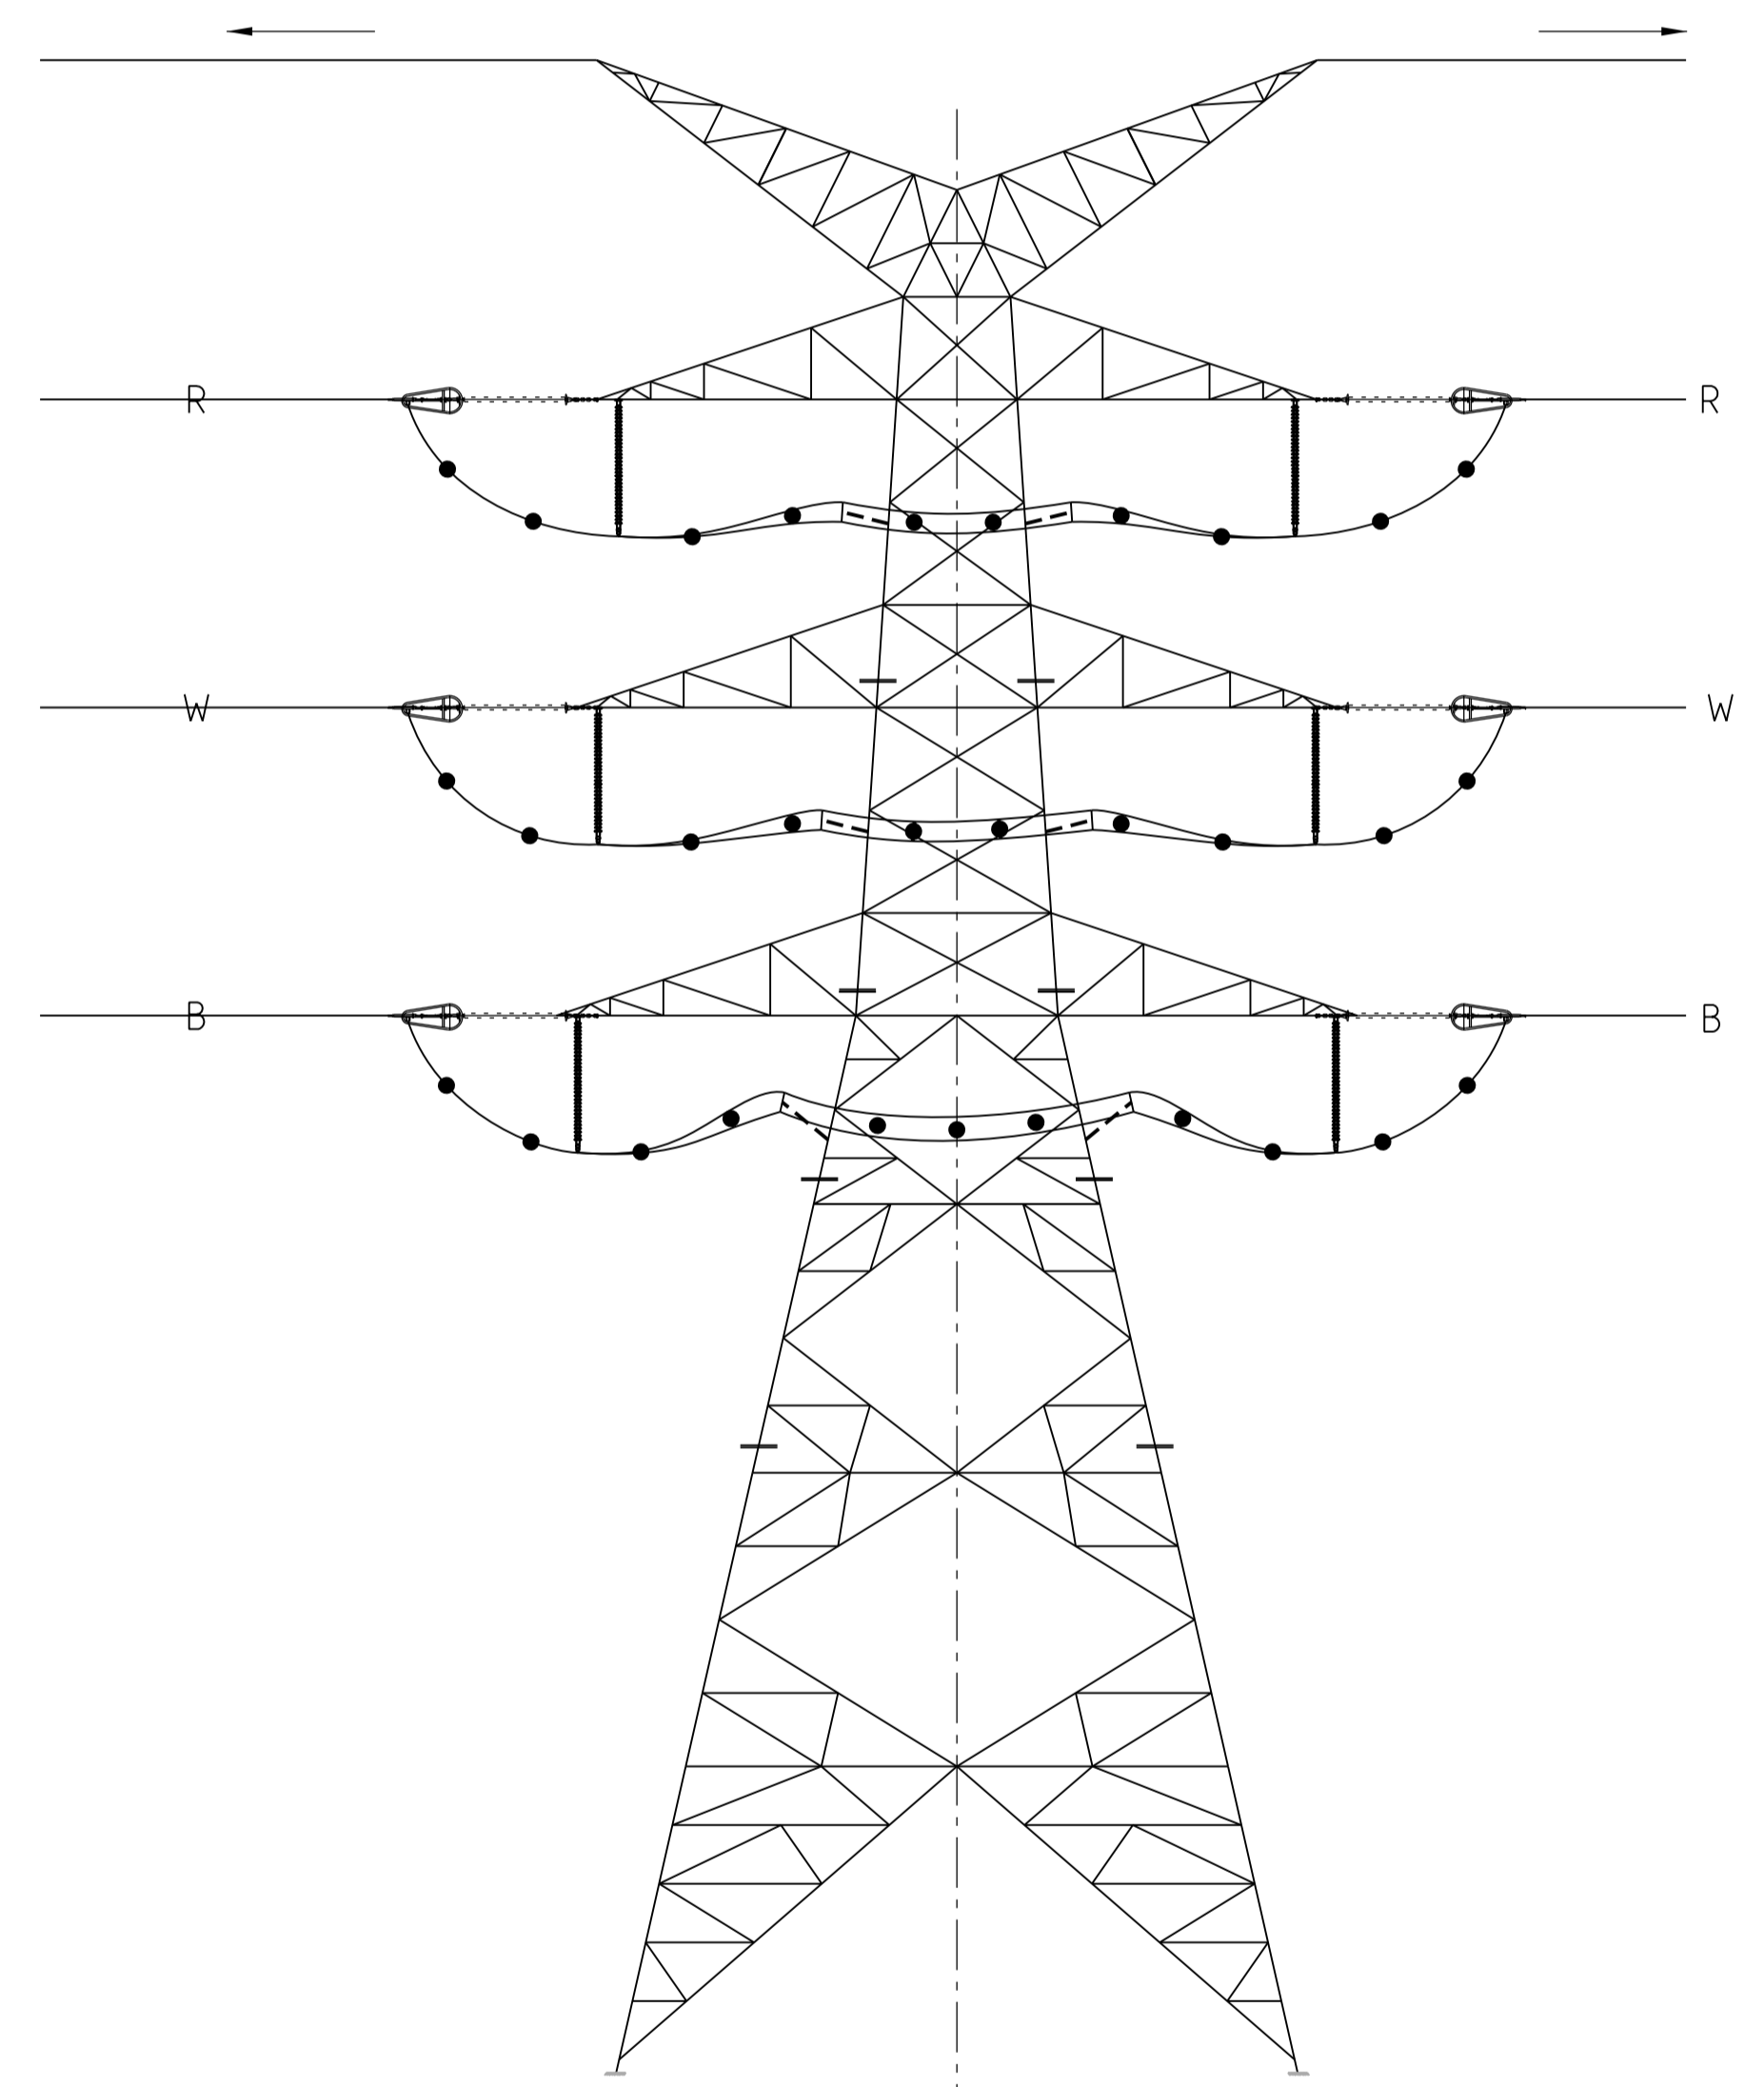

LOCATION PLAN
SCALE: 1500

TOWER 178A PLAN
SCALE 1:200

SECTION 1
SCALE 1:200
BYPASS ONLY SHOWN FOR CLARITY

SECTION 2
SCALE 1:200

AMENDMENT:

DRAWN	
REVIEWED	
VERIFIED	
APPROVED	

©TransGrid

TRANSMISSION LINES
330KV INSTALLATION