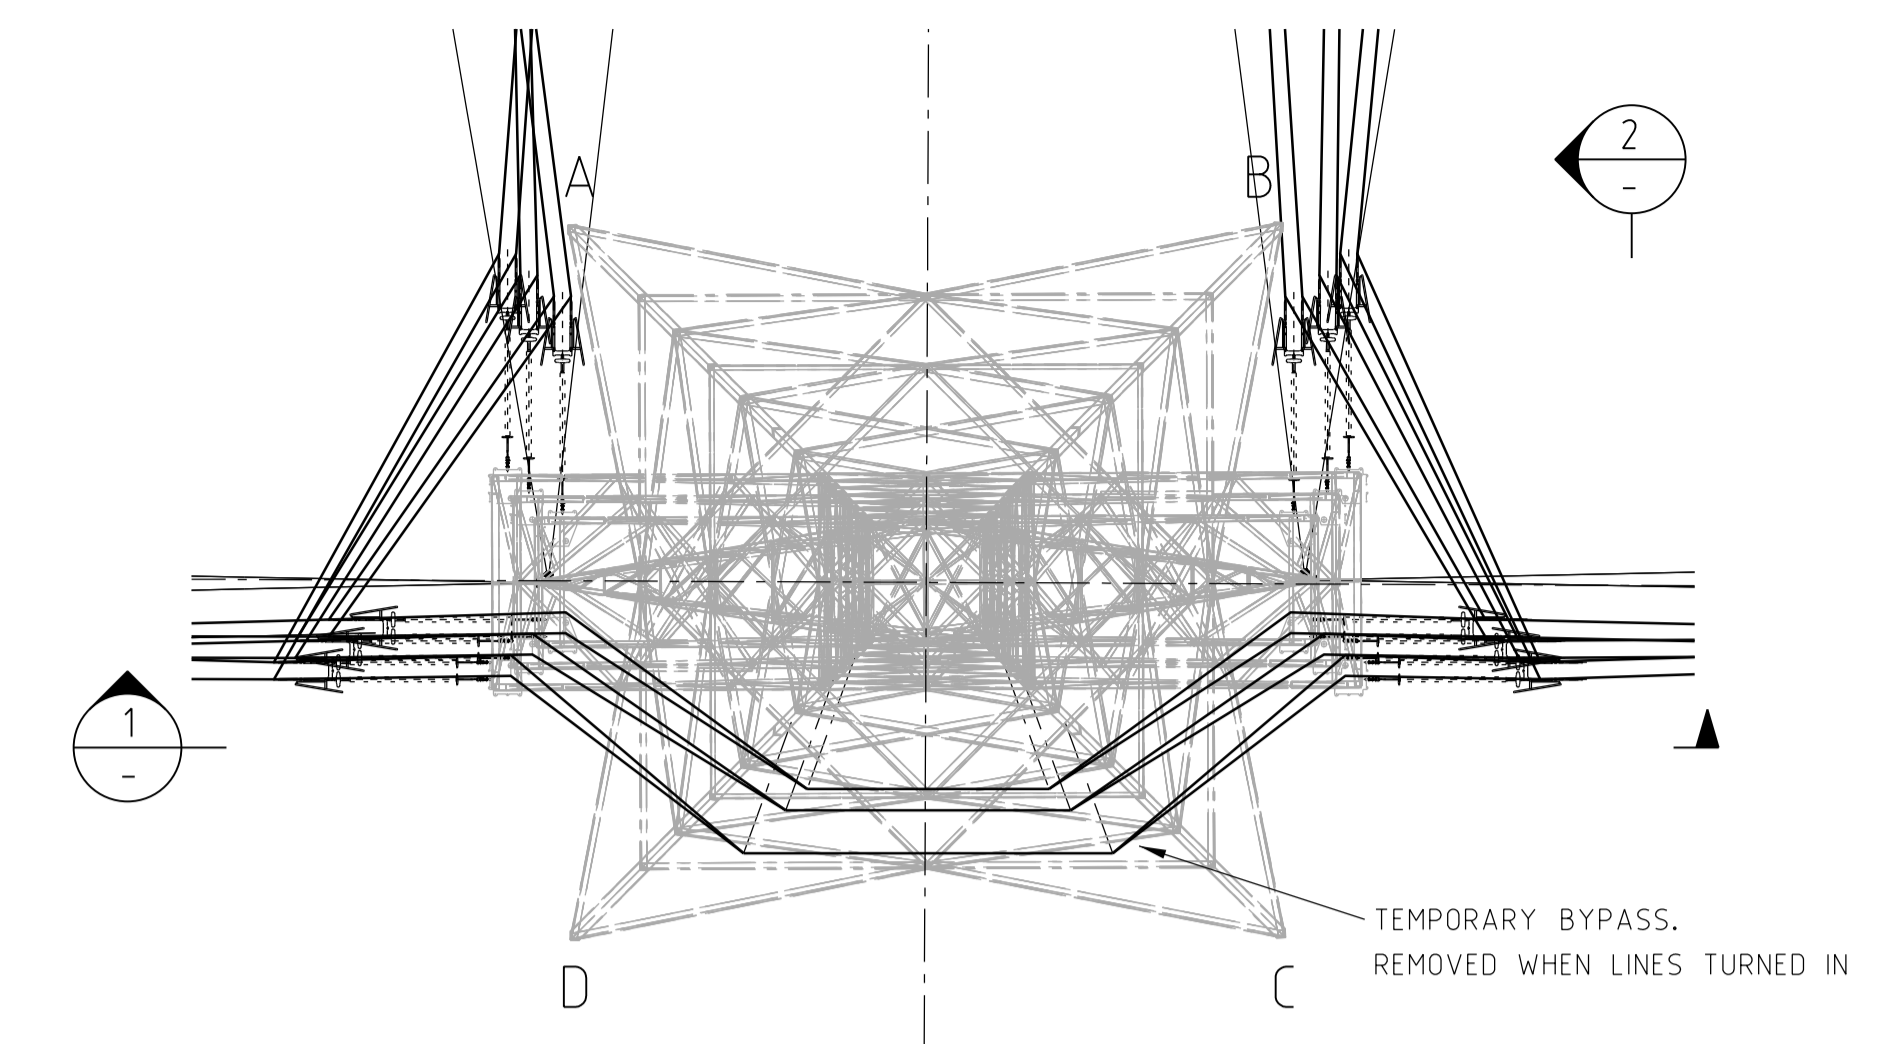

LOCATION PLAN
SCALE: 1500

TOWER 178A PLAN
SCALE 1:200

SECTION 1
SCALE 1:200
BYPASS ONLY SHOWN FOR CLARITY

SECTION 2
SCALE 1:200

AMENDMENT:

DRAWN	
REVIEWED	
VERIFIED	
APPROVED	

©TransGrid

TRANSMISSION LINES
330KV INSTALLATION

FOR INFORMATION ONLY

A1	TL-SK-014	A
PREFIX	NUMBER	SHEET
INDEX	CLASS'N	AMDT