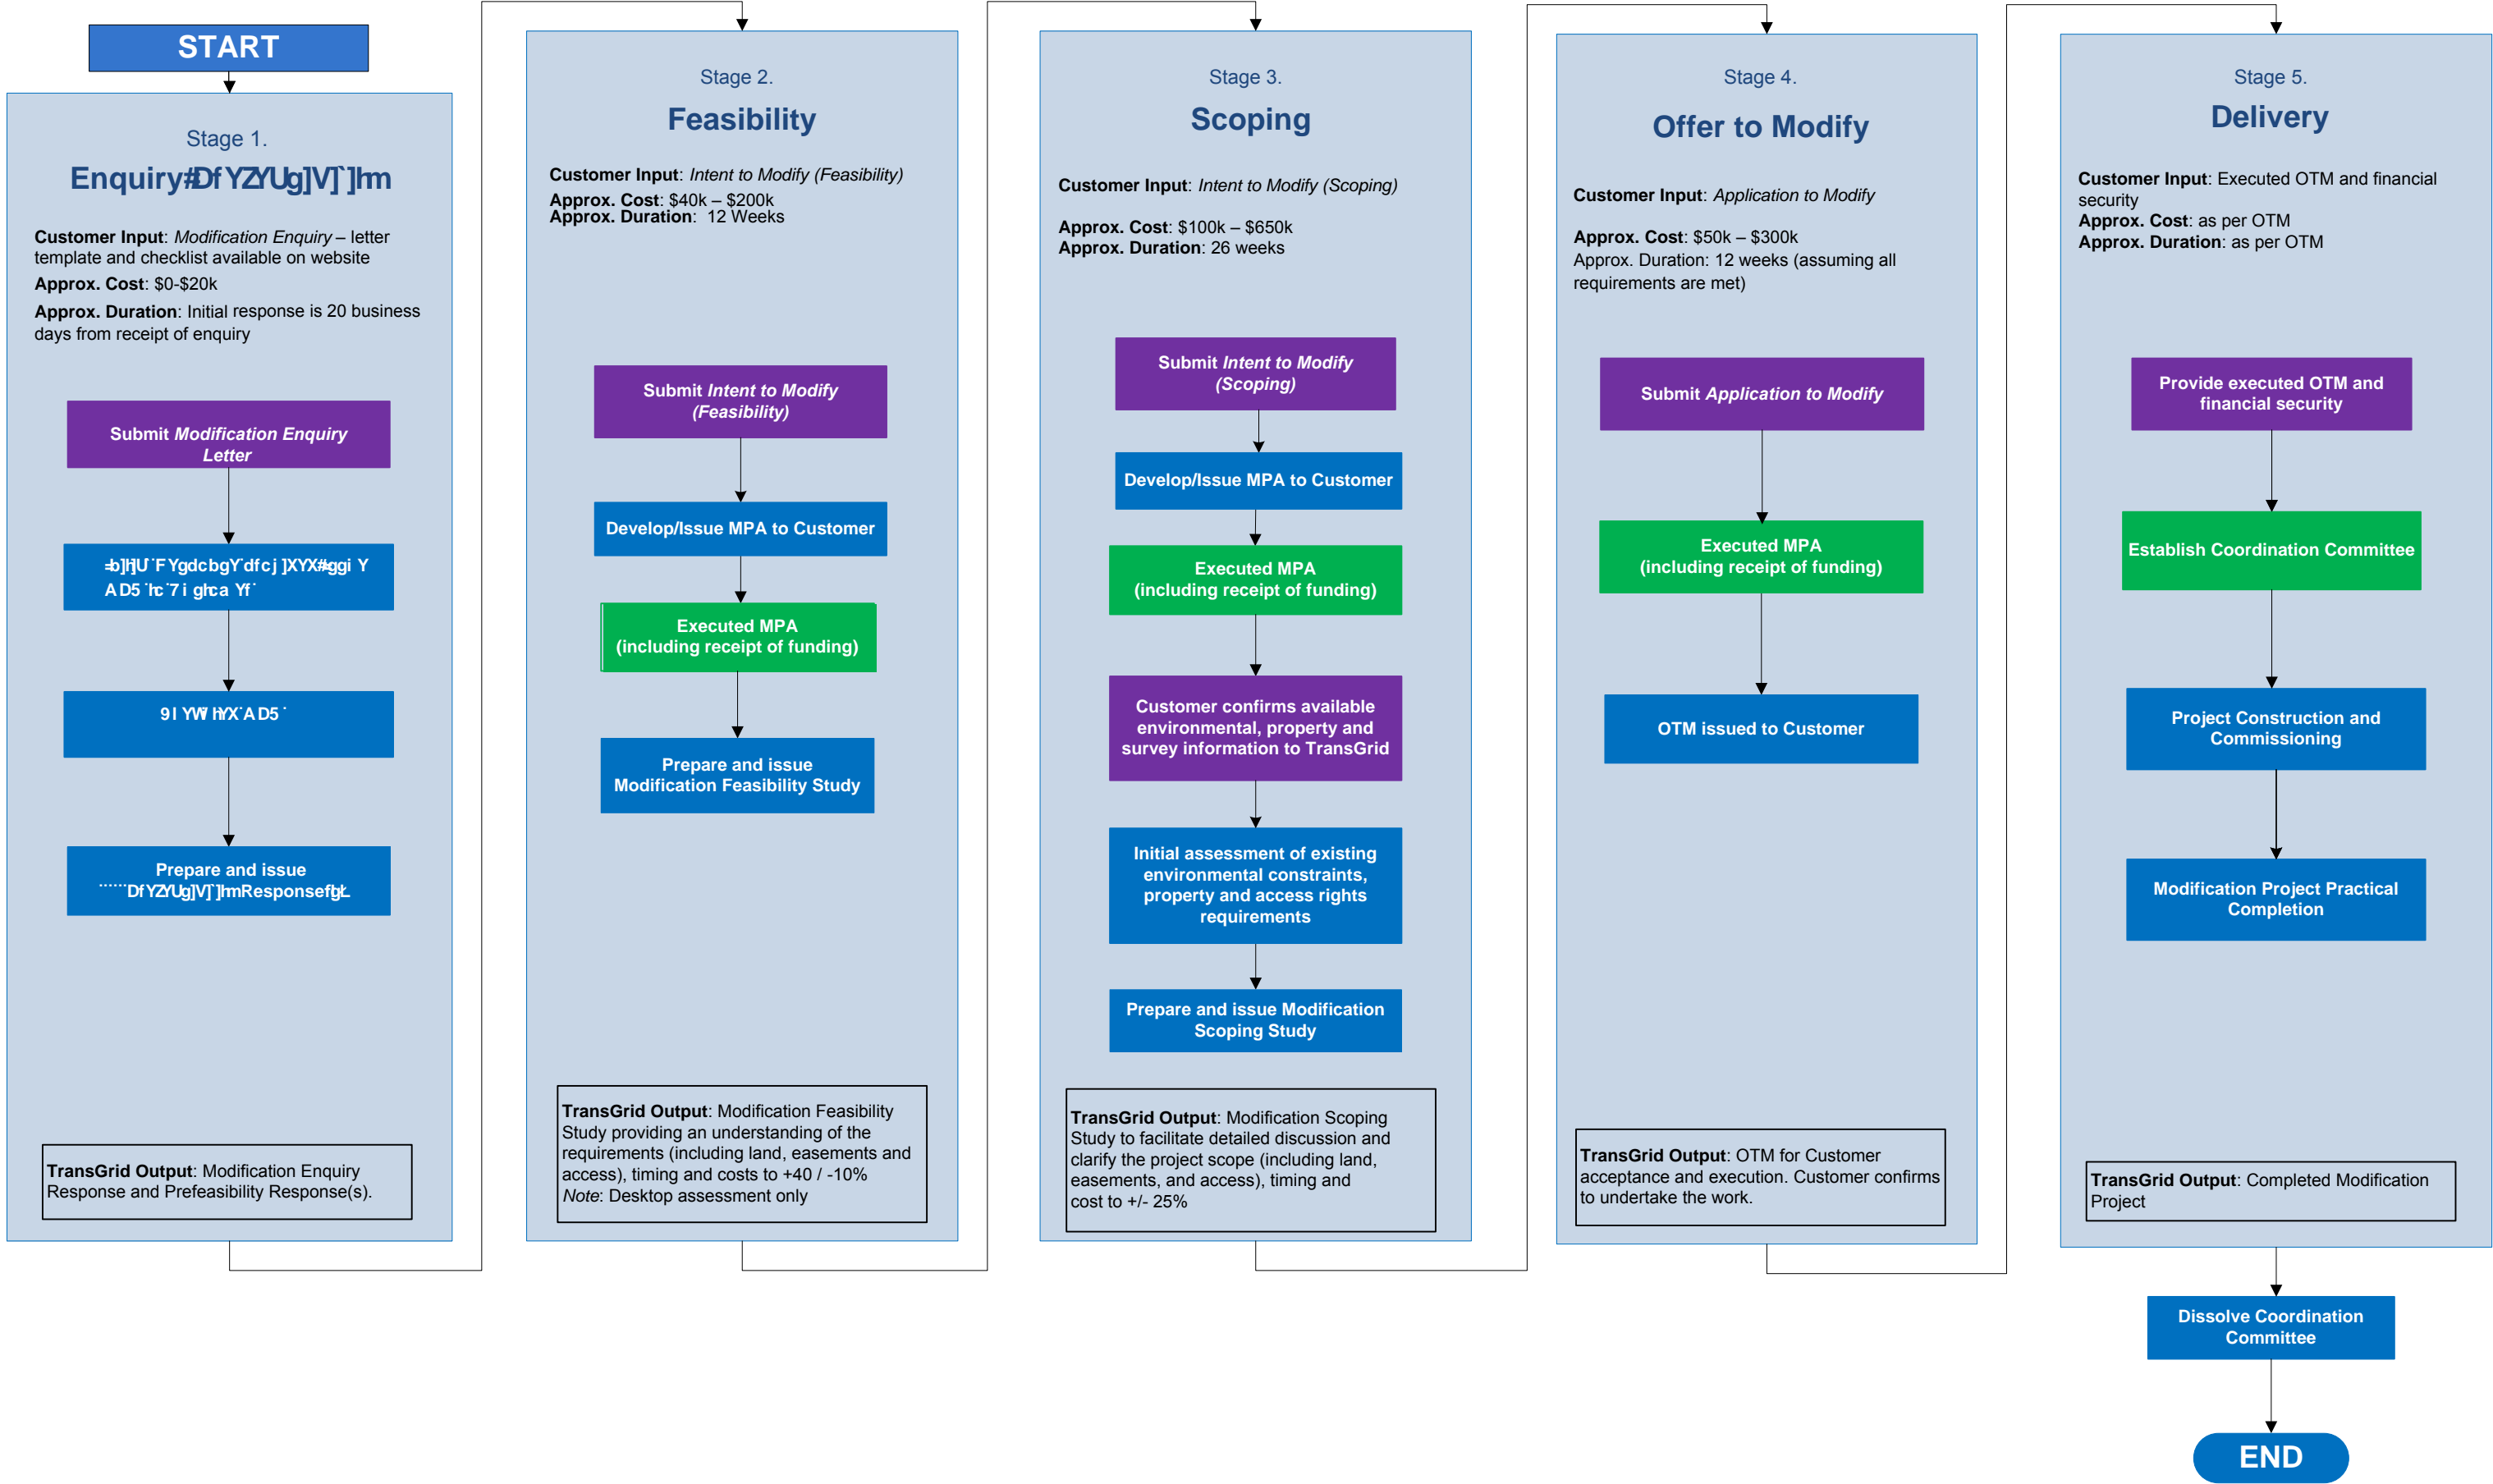

# Network Modification Process

Note: MPA = Modification Processes Agreement.  
OTM = Offer to Modify

Keys ■ TransGrid Process ■ Customer Process ■ Combined TransGrid/Customer Process